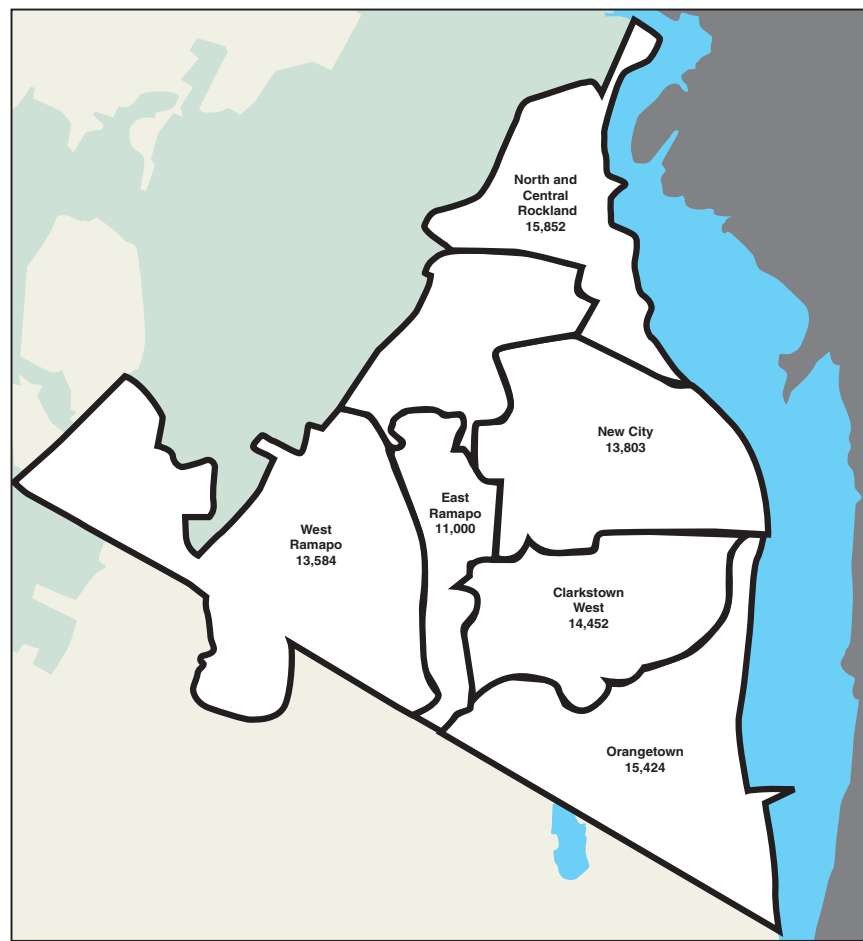

Pennysaver is the most widely recognized publication in Westchester and Rockland Counties for over 40 years

- REACHING OVER 350,000 HOMES
- AWARD WINNING GRAPHIC ARTS DEPARTMENT
- DISPLAY • CLASSIFIED • INSERTS • POSTCARDS

WESTCHESTER ZONES

Total Circulation: 153,400 • 10 Editions Weekly

Zone	Zip	Area	Circulation	Zone	Zip	Area	Circulation
Greenburgh	10607	White Plains	2,362	Rye	10580	Rye	6,363
Hartsdale	10530	Hartsdale	5,940	Harrison	10528	Harrison	4,262
Ardsley	10502	Ardsley	1,999	Rye Brook	10573	Rye Brook	4,000
		Total Circulation	10,301			Total Circulation	14,625
				Scarsdale	10583	Scarsdale	14,200
Bronxville	10708	Bronxville	7,815			Total Circulation	14,200
Eastchester	10709	Eastchester	3,763	White Plains	10601	White Plains	1,094
Tuckahoe	10707	Tuckahoe	4,144	10603	White Plains	646	
		Total Circulation	15,722	10605	White Plains	6,116	
Larchmont	10538	Larchmont	5,124	10606	White Plains	4,633	
Mamaroneck	10543	Mamaroneck	6,501			Total Circulation	12,489
		Total Circulation	11,625	Yonkers	10704	Yonkers	9,745
New Rochelle	10801	New Rochelle	3,599	Lincoln Park	10705	Yonkers	3,630
Pelham	10803	Pelham	4,348	Mt. Vernon	10552	Mt Vernon/Fleetwood	8,732
	10805	New Rochelle	7,653			Total Circulation	22,107
		Total Circulation	15,600	Yonkers	10701	Yonkers	7,997
New Rochelle	10801	New Rochelle	8,664	North & West	10703	Yonkers	4,771
Wykagyl	10804	Wykagyl	5,061	10710	Yonkers	10,303	
		Total Circulation	13,725			Total Circulation	23,071