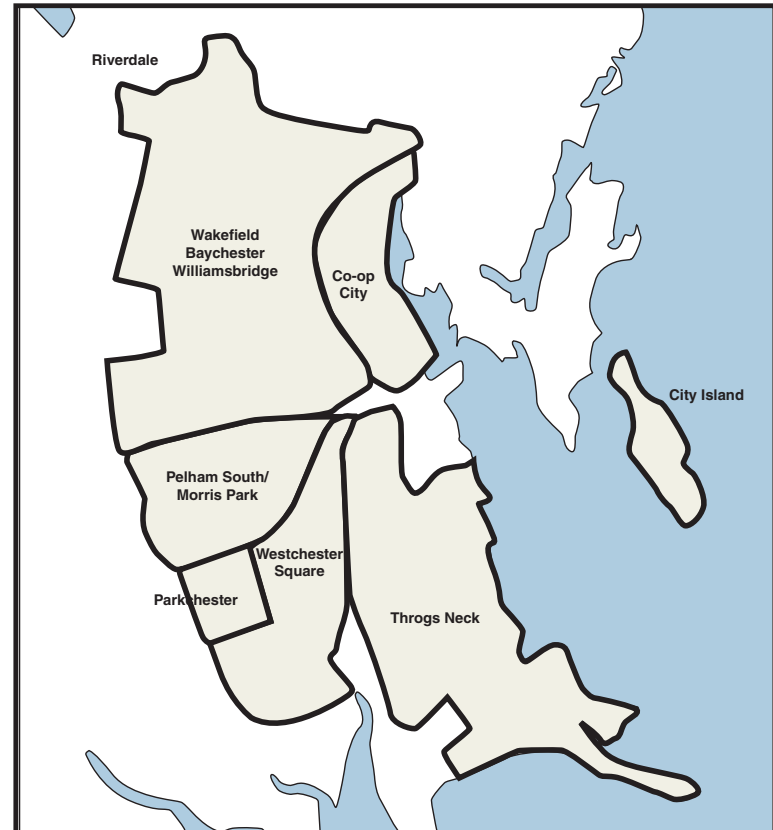

ROCKLAND ZONES

Total Circulation: 84,115 • 6 Editions Weekly

Zone	Zip	Area	Circulation	Zone	Zip	Area	Circulation
New City	10956	New City	10,907	Rockland (Cont.)	10993	W. Haverstraw	1,876
	10920	Congers	2,896		10927	Haverstraw	1,500
		Total Circulation	13,803		10986	Tomkins Cove	625
East Ramapo	10977	Spring Valley	5,000			Total Circulation	15,852
	10977	Chestnut Ridge	3,500	Clarkstown	10954	Nanuet/Bardonia	8,434
	10977	New Hempstead	2,500	West	10994	West Nyack	2,566
		Total Circulation	11,000		10989	Valley Cottage	3,452
West Ramapo	07430	Mahwah	6,000			Total Circulation	14,452
	10901	Suffern & Montebello	6,090	Orangetown	10965	Pearl River	5,467
	10952	Airmont	1,094		10962	Orangeburg	1,701
	10931	Hillburn	200		10913	Blauvelt	1,656
	10974	Sloatsburg	200		10960	Nyack/Grandview	5,400
		Total Circulation	13,584		10964	Palisades	200
North / Central	10923	Garnerville	2,576		10968	Piermont	500
Rockland	10970	Pomona	3,750		10983	Tappan	500
	10984	Thiells	886			Total Circulation	15,424